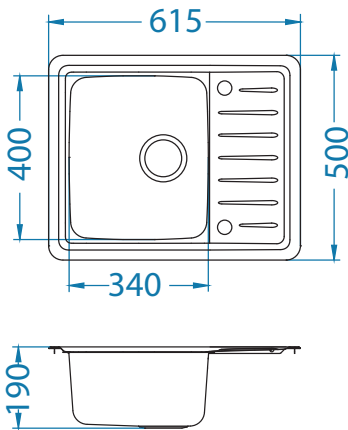

## GALEO 10

Size: 615 x 500 mm  
 Bowl dimensions: 340 x 400 x 190 mm  
 Cabinet size: 450 mm

surface	code	type	waste Ø 35 mm	installation	packaging	per palett
SAT	1128552	reversible	3 1/2"	2x	I	carton 14 pcs

- Original teardrop-design of drainer surface
- reversible model
- bowl radius 40 mm – a great compromise of elegance and functionality
- above average deep bowl – 190 mm
- round waste outlet – fi 90 mm
- Pop-Up draining system – enables remote water-draining management
- aesthetically concealed overflow