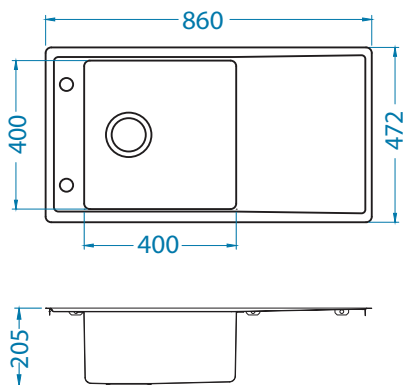

STRICTO 20

Size: 860 x 472 mm
 Bowl dimensions: 400 x 400 x 205 mm
 Cabinet size: 600 mm

Surface	Code	Type	Waste	Ø 35 mm	Installation	Packaging
KMB	1124364	reversible	3 1/2"	2x	FS	carton

KMB - satin bowl, brushed surface

- modern design
- clean lines and smooth surfaces make it perfect to fit the sink to every kitchen style
- sink bowls are made of high-grade stainless steel CrNi 18/10 (AISI 304)
- the bowl radius of 15 mm
- above-average large bowl
- flat mount inset (S) or flush mount inset (F)
- enclosed Pop-up siphon
- aesthetically concealed overflow
- prefabricated holes fi 35 mm for the installation of the mixer tap and Pop-up siphon
- round waste outlet - fi 90 mm
- above-average soundproofing