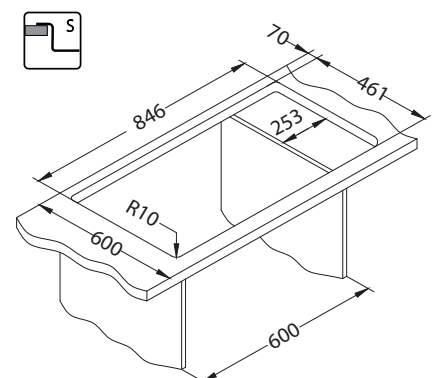

STRICTO 20

Size: 860 x 472 mm
 Bowl dimensions: 400 x 400 x 205 mm
 Cabinet size: 600 mm

Surface	Code	Type	Waste	Ø 35 mm	Installation	Packaging
KMB	1124364	reversible	3 1/2"	2x	FS	carton

KMB - satin bowl, brushed surface

- modern design
- clean lines and smooth surfaces make it perfect to fit the sink to every kitchen style
- sink bowls are made of high-grade stainless steel CrNi 18/10 (AISI 304)
- the bowl radius of 15 mm
- above-average large bowl
- flat mount inset (S) or flush mount inset (F)
- enclosed Pop-up siphon
- aesthetically concealed overflow
- prefabricated holes fi 35 mm for the installation of the mixer tap and Pop-up siphon
- round waste outlet - fi 90 mm
- above-average soundproofing