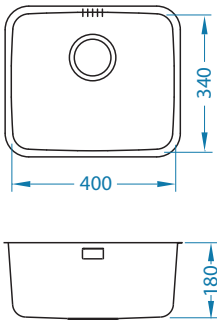

LUNO 20

Size: 340 x 400 mm
Bowl dimensions: 340 x 400 x 180 mm

surface	code	type	waste	Ø 35 mm	installation	packaging
SAT	1128740	180 mm	3 1/2"	/	U	sleeve

- bowl depth 180 mm
- bowl radius 40 mm – a great compromise of elegance and functionality
- aesthetically concealed overflow
- above average deep bowl - 180 mm
- type of installation - undermount (U)
- installation into countertops made from water-resistant materials – stone, composite, waterproof wood
- round waste outlet – Ø 90 mm